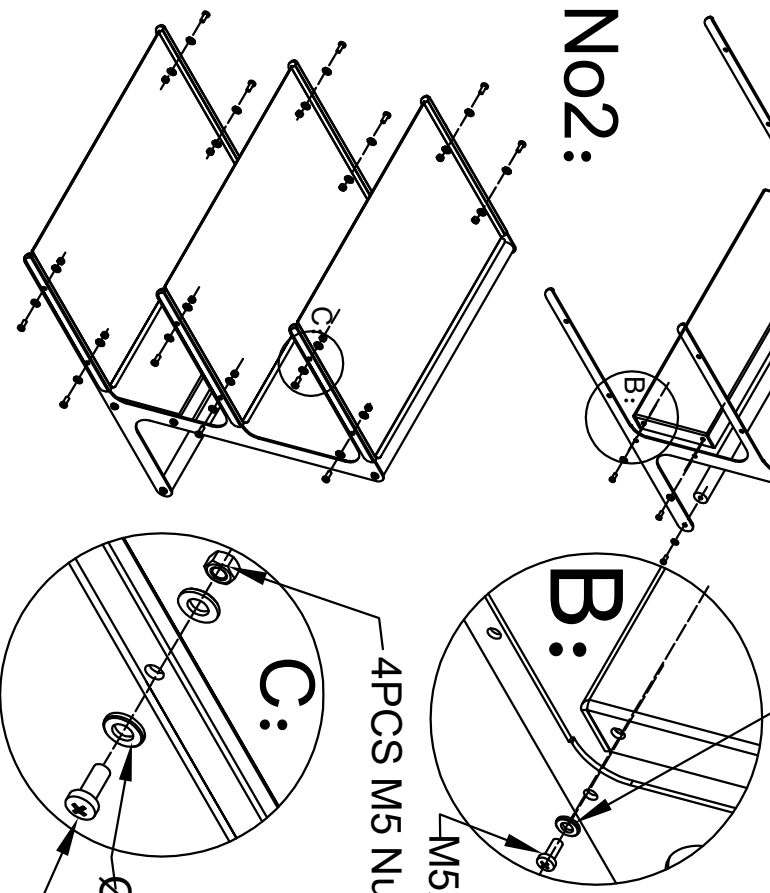

# réf. CPB12T

**No1:**

Ø5X12 Flat washer 4PCS  
M5X12 SCREW 4PCS

M5X12 SCREW 20PCS  
Ø5X12 Flat washer 32PCS  
M5 Nut 12PCS

**No2:**

M5X12 SCREW 4PCS  
4PCS M5 Nut 12PCS

Ø5X12 Flat washer 24PCS  
M5X12 SCREW 12PCS