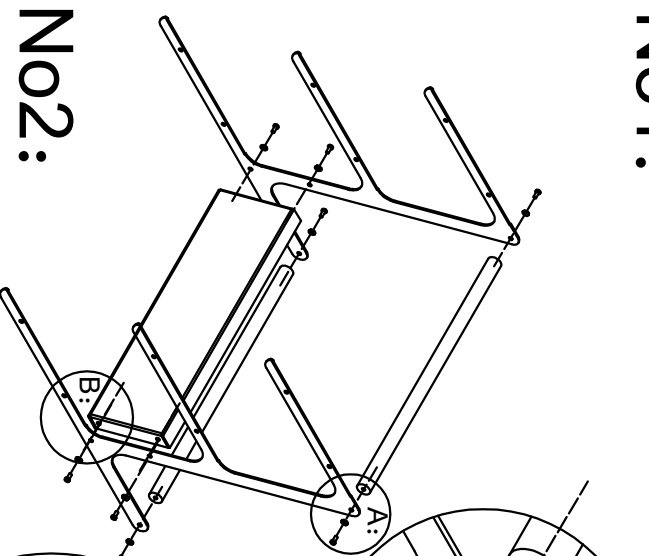

# réf. CPB12T

**No1:**

Ø5X12 Flat washer 4PCS  
M5X12 SCREW 4PCS

M5X12 SCREW 20PCS  
Ø5X12 Flat washer 32PCS  
M5 Nut 12PCS

**No2:**

M5X12 SCREW 4PCS  
4PCS M5 Nut 12PCS

Ø5X12 Flat washer 24PCS  
M5X12 SCREW 12PCS