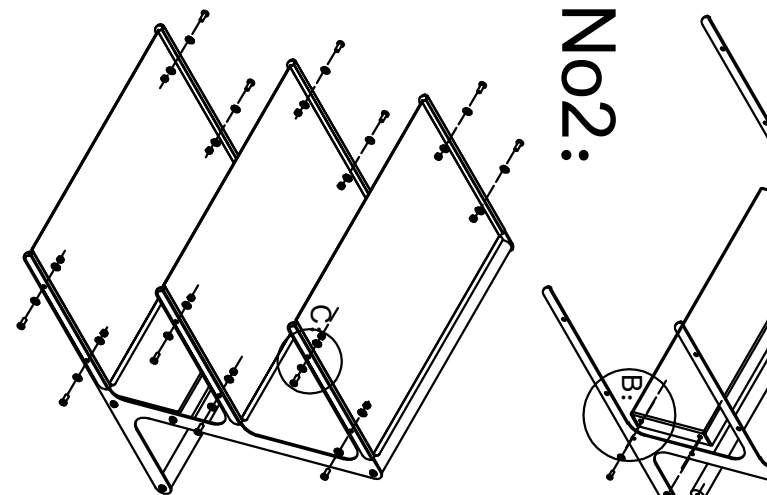

réf. CPB13T

NO1:

Ø5X12 Flat washer 4PCS
M5X12 SCREW 4PCS

M5X12 SCREW 20PCS
Ø5X12 Flat washer 32PCS
M5 Nut 12PCS

NO2:

M5X12 SCREW 4PCS
M5 Nut 12PCS

Ø5X12 Flat washer 24PCS
M5X12 SCREW 12PCS