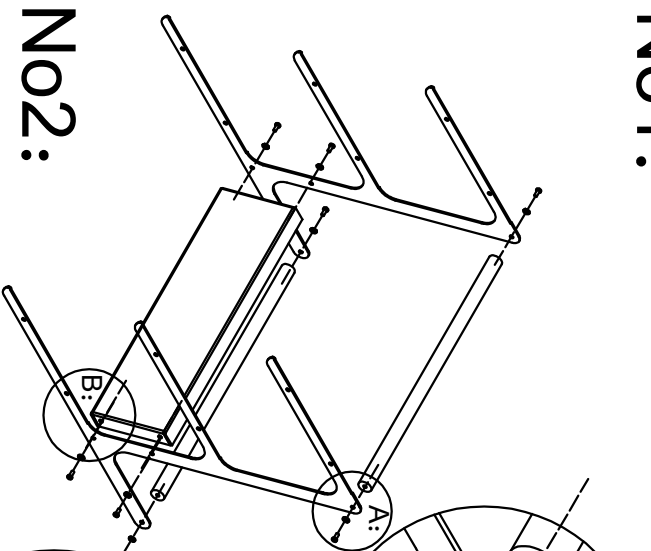

réf. CPB13T

NO1:

Ø5X12 Flat washer 4PCS
M5X12 SCREW 4PCS

M5X12 SCREW 20PCS
Ø5X12 Flat washer 32PCS
M5 Nut 12PCS

NO2:

M5X12 SCREW 4PCS
M5 Nut 12PCS

Ø5X12 Flat washer 24PCS
M5X12 SCREW 12PCS