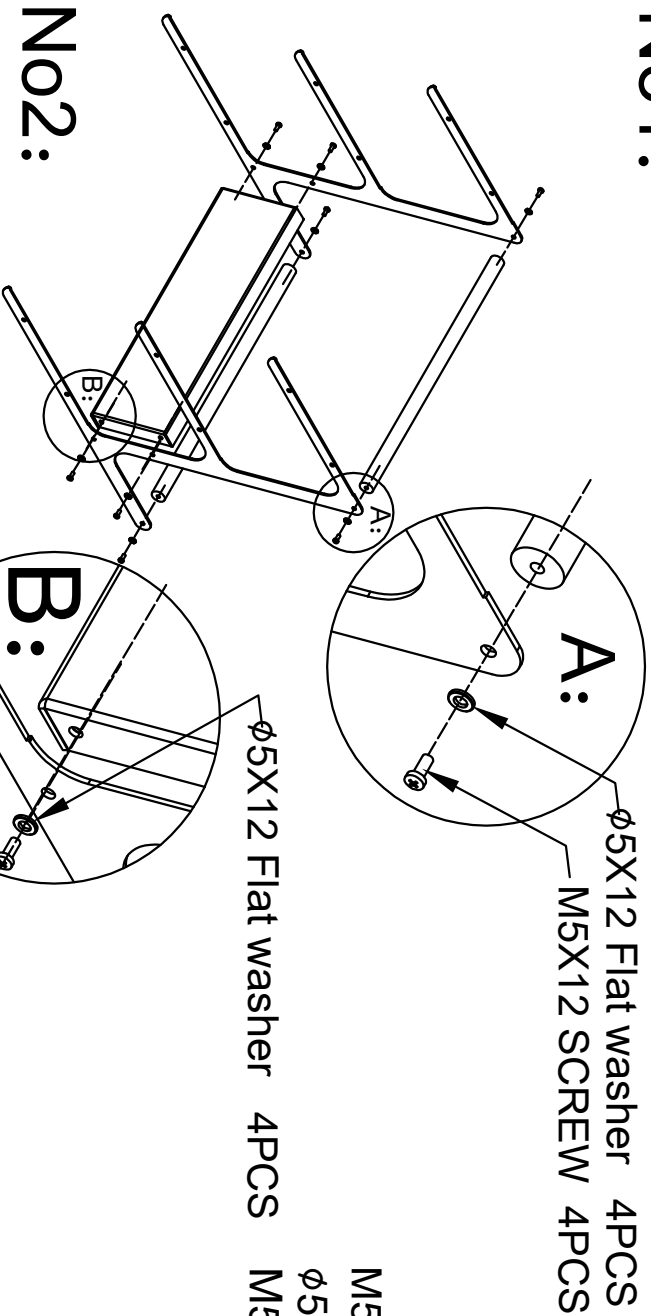

# réf. CPB24T

## No1:

M5X12 SCREW 20PCS  
 $\phi$ 5X12 Flat washer 32PCS  
M5 Nut 12PCS