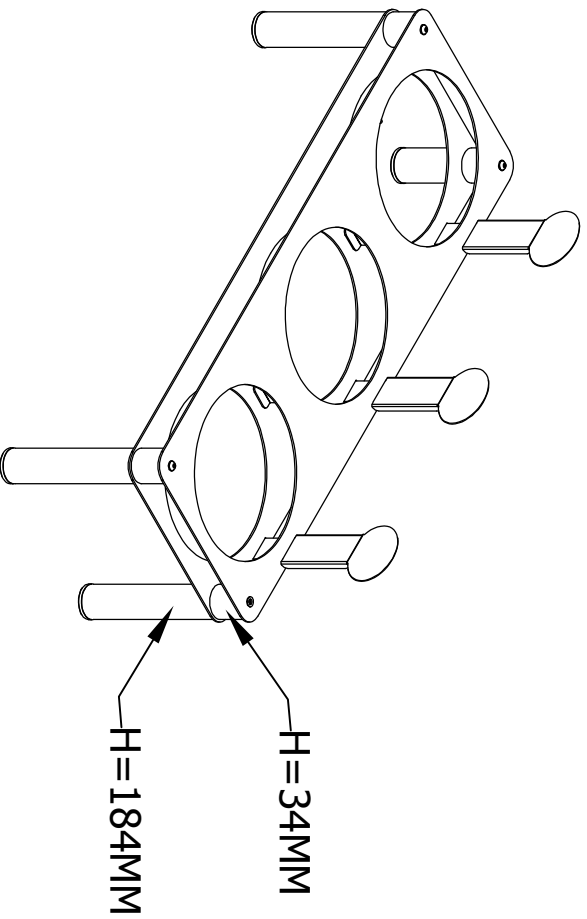

réf. CPB2K

SAS CASSELLIN
83 rue Marcel Mérieux
69960 Corbas - FRANCE

1:

M5X16 SCREW 4PCS
Ø5X12 Flat washer 4PCS

M5X16 SCREW 4PCS
Ø5X12 Flat washer 4PCS

2:

H=34MM
H=184MM