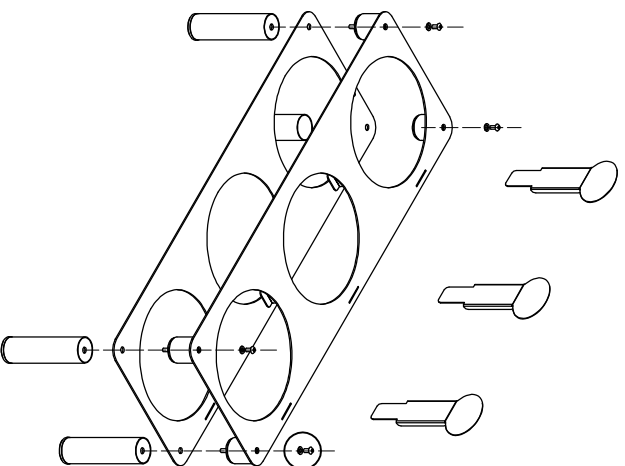

réf. CPB2K

SAS CASSELLIN
83 rue Marcel Mérieux
69960 Corbas - FRANCE

1:

M5X16 SCREW 4PCS
Ø5X12 Flat washer 4PCS

M5X16 SCREW 4PCS
Ø5X12 Flat washer 4PCS

2:

H=34MM
H=184MM